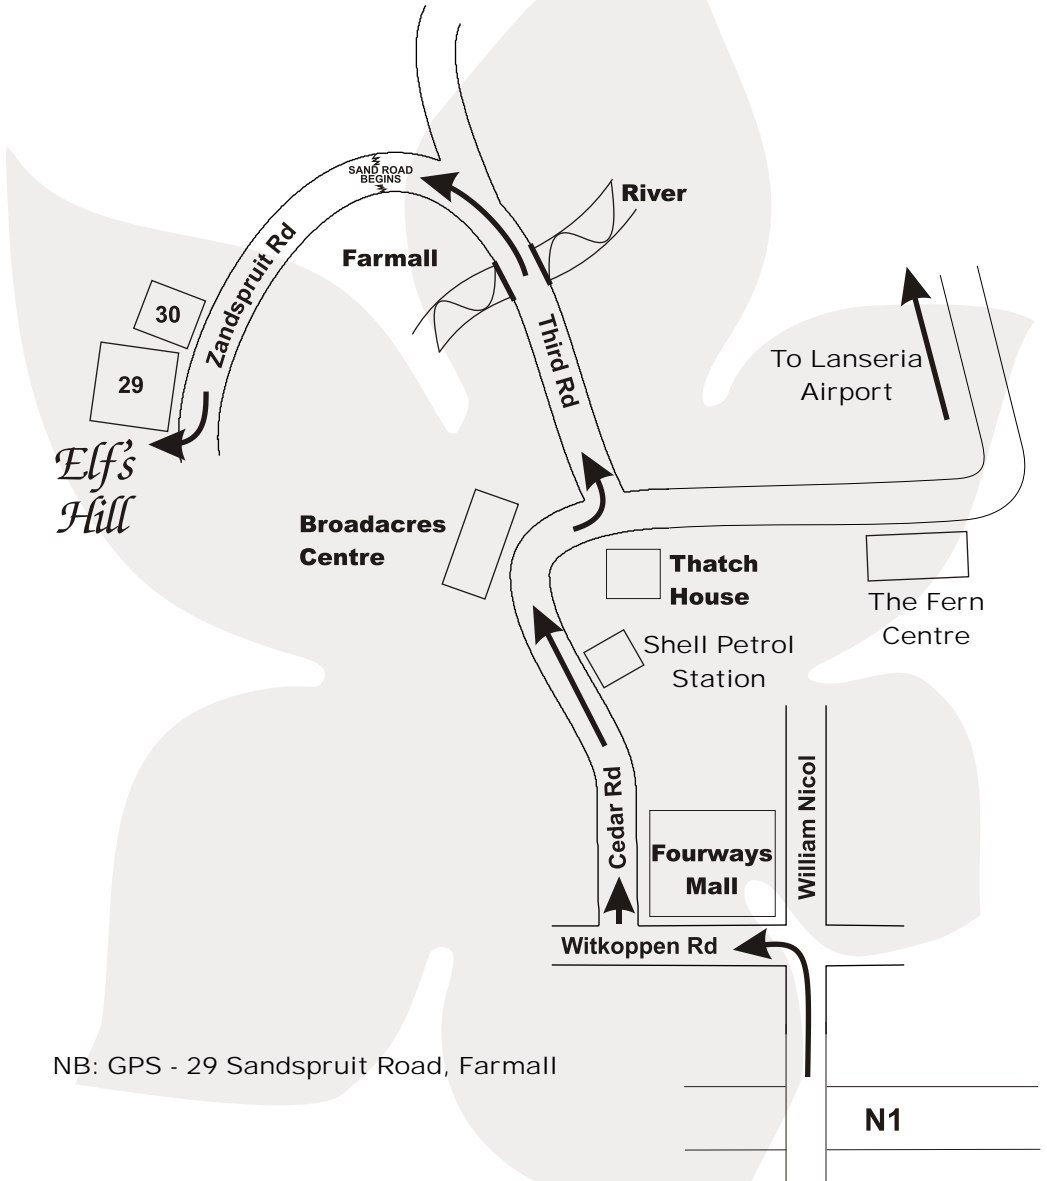

Elf's Hill

A Party Place for Little People

Directions

NB: GPS - 29 Sandspruit Road, Farmall

Plot 29, Zandspruit Road, Chartwell West/Farmall