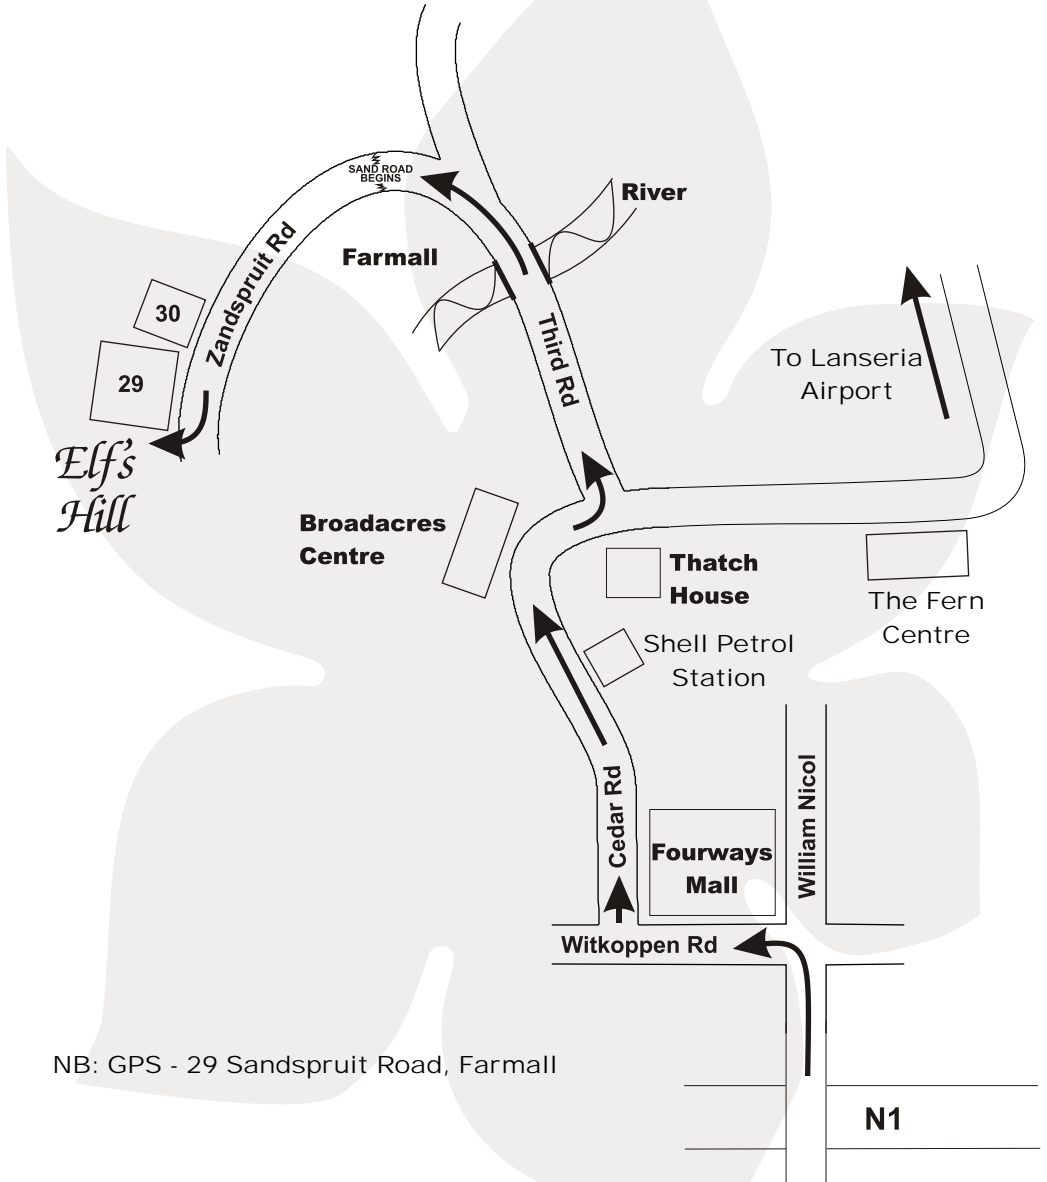

Elf's Hill

A Party Place for Little People

Directions

NB: GPS - 29 Sandspruit Road, Farmall

Plot 29, Zandspruit Road, Chartwell West/Farmall